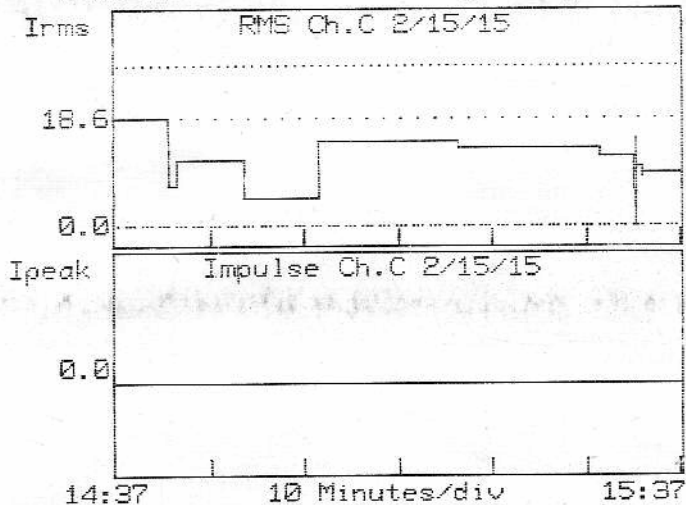

DRANETZ 658 Power Quality Analyzer

DRANETZ 658 Power Quality Analyzer