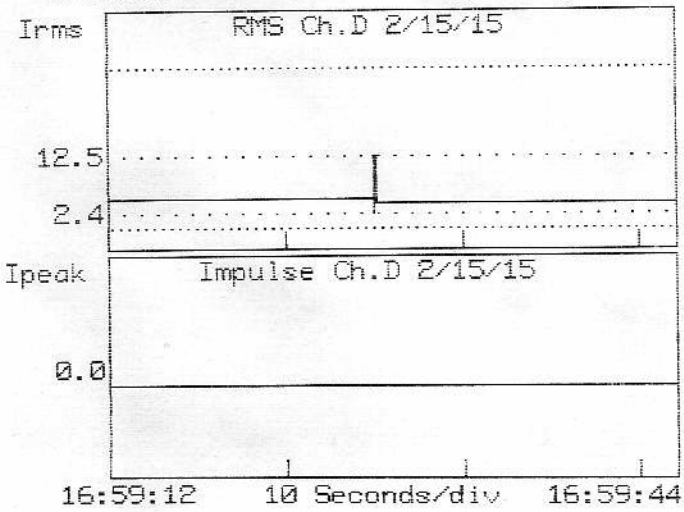

DRANETZ 658 Power Quality Analyzer

DRANETZ 658 Power Quality Analyzer

DRANETZ 658 Power Quality Analyzer