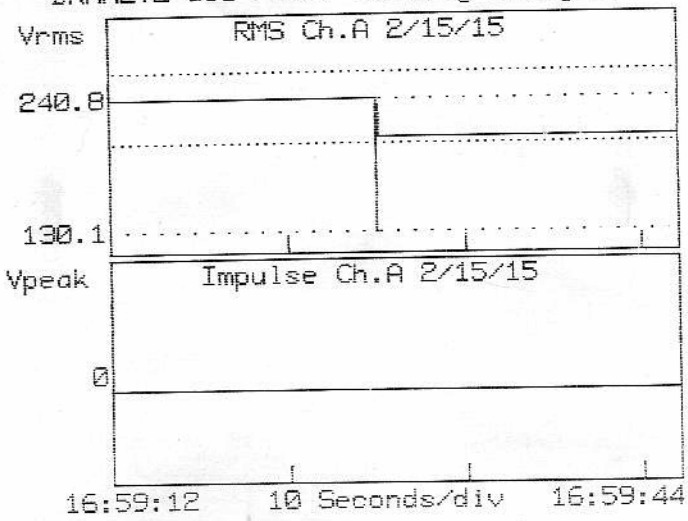

DRANETZ 658 Power Quality Analyzer

DRANETZ 658 Power Quality Analyzer

DRANETZ 658 Power Quality Analyzer